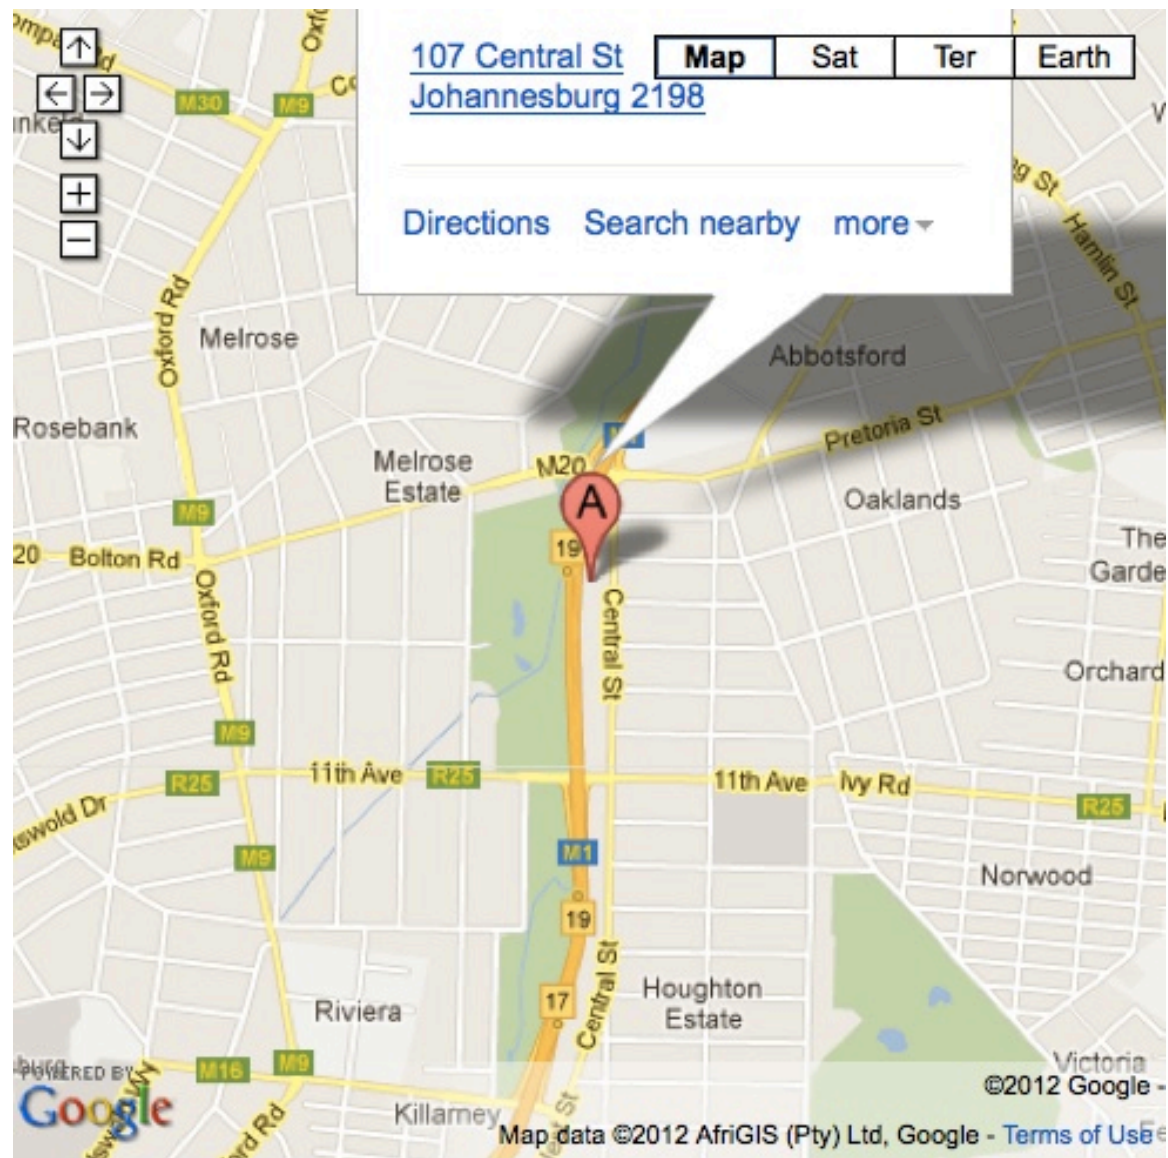

Directions to the Nelson Mandela Centre of Memory

From Midrand/Sandton on M1 (South):

- Take the Glenhove off ramp
- There is a set of traffic lights at the top of the off ramp. Carry on straight – you will cross over Glenhove Road. You will be in Central Street
- About 50 metres down Central, street on the right you will see the Nelson Mandela Centre of Memory
- Turn right into the Centre of Memory. There is security at the gate.

From Johannesburg CBD on M1 (North):

- Take the Glenhove off ramp
- Turn right at the top of the off ramp into Glenhove Road
- At the next set of traffic lights turn right into Central Street
- About 50 metres down Central Street on the right you will see the Nelson Mandela Centre of Memory
- Turn right into the Centre of Memory. There is security at the gate.