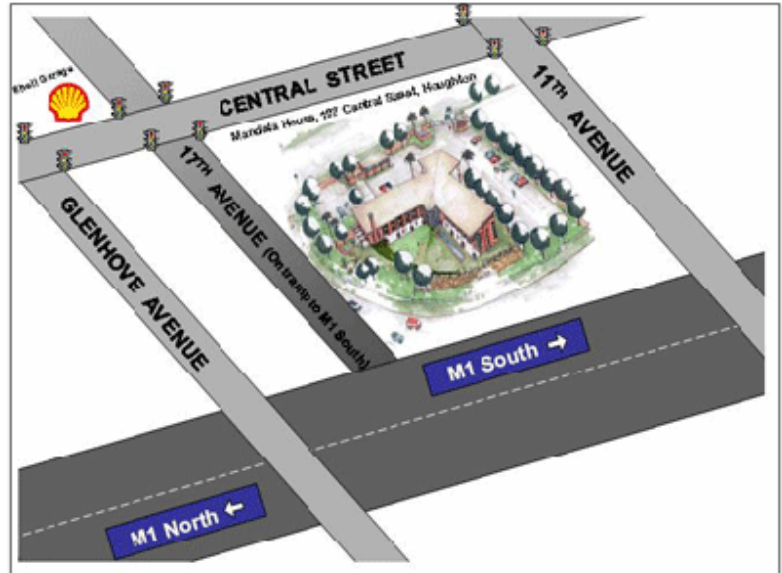

DIRECTIONS TO THE NELSON MANDELA FOUNDATION

From M1 South (coming the direction of Sandton):

- Take the Glenhove off ramp
- There is a set of traffic lights at the top of the off ramp. Carry on straight – you will cross over Glenhove Road. You will be in Central Street
- About 20 metres down Central Street on the right you will see the Nelson Mandela Foundation
- Turn right into the Foundation. There is security at the gate. Your name will be on the guest list
- As you enter the foyer the Makhado boardroom is in front of you, to the right

From M1 North (coming from the city):

- Take the Glenhove off ramp
- Turn right at the top of the off ramp into Glenhove Road
- At the next set of traffic lights turn right into Central Street
- About 50 metres down Central Street on the right you will see the Nelson Mandela Foundation
- Turn right into the Foundation. There is security at the gate. Your name will be on the guest list
- As you enter the foyer the Makhado boardroom is in front of you, to the right